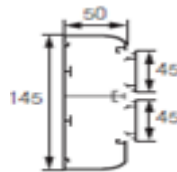

legrand®

SNAP - ON - LEGRAND POWER SKIRTING

PART No	Description	Price
---------	-------------	-------

075601	50 X 80mm One channel white complete with cover 2M length	R 263.00
075611	50 x 80mm End Cap unit price	R 25.00
075666	50 x 80mm Body Joint stick on require 2 per joint	R 8.50
075669	50 x 80mm Cover Joint	R 19.30
075621	50 x 80mm Internal Angle	R 56.00
075631	50 x 80mm External Angle	R 56.00
075641	50 x 80mm Flat Angle	R 92.00
075690	50 x 80mm Solu Clip Anti Pull Out / cover finish require 1	R 29.00

075604	50 X 145mm Two channel white complete with cover 2M length	R 408.30
075614	50 X 145mm End Cap unit price	R 44.00
075666	50 X 145mm Top Body Joint stick on	R 8.50
075667	50 X 145mm Bottom Body Joint stick on	R 19.30
075669	50 X 145mm Cover Joint	R 19.30
075624	50 X 145mm Internal Angle	R 98.81
075634	50 X 145mm External Angle	R 126.00
075644	50 X 145mm Flat Angle	R 303.00
075690	50 X 145mm Solu Clip Anti Pull Out / cover finish require 1	R 29.00