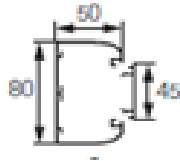

legrand®

SNAP - ON - LEGRAND POWER SKIRTING

PART No	Description	Price
---------	-------------	-------

075601	50 X 80mm One channel white complete with cover 2M length	R 263.00
075611	50 x 80mm End Cap unit price	R 25.00
075666	50 x 80mm Body Joint stick on require 2 per joint	R 8.50
075669	50 x 80mm Cover Joint	R 19.30
075621	50 x 80mm Internal Angle	R 56.00
075631	50 x 80mm External Angle	R 56.00
075641	50 x 80mm Flat Angle	R 92.00
075690	50 x 80mm Solu Clip Anti Pull Out / cover finish require 1	R 29.00

075604	50 X 145mm Two channel white complete with cover 2M length	R 408.30
075614	50 X 145mm End Cap unit price	R 44.00
075666	50 X 145mm Top Body Joint stick on	R 8.50
075667	50 X 145mm Bottom Body Joint stick on	R 19.30
075669	50 X 145mm Cover Joint	R 19.30
075624	50 X 145mm Internal Angle	R 98.81
075634	50 X 145mm External Angle	R 126.00
075644	50 X 145mm Flat Angle	R 303.00
075690	50 X 145mm Solu Clip Anti Pull Out / cover finish require 1	R 29.00